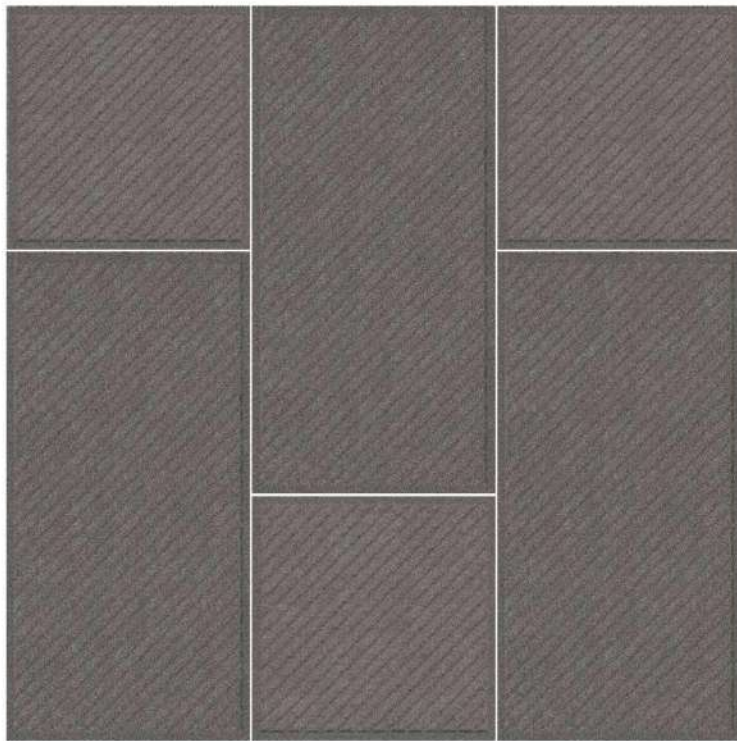

FORMAT: 300 X 600 MM & 300 X 300 MM

OBLIQUE NERO