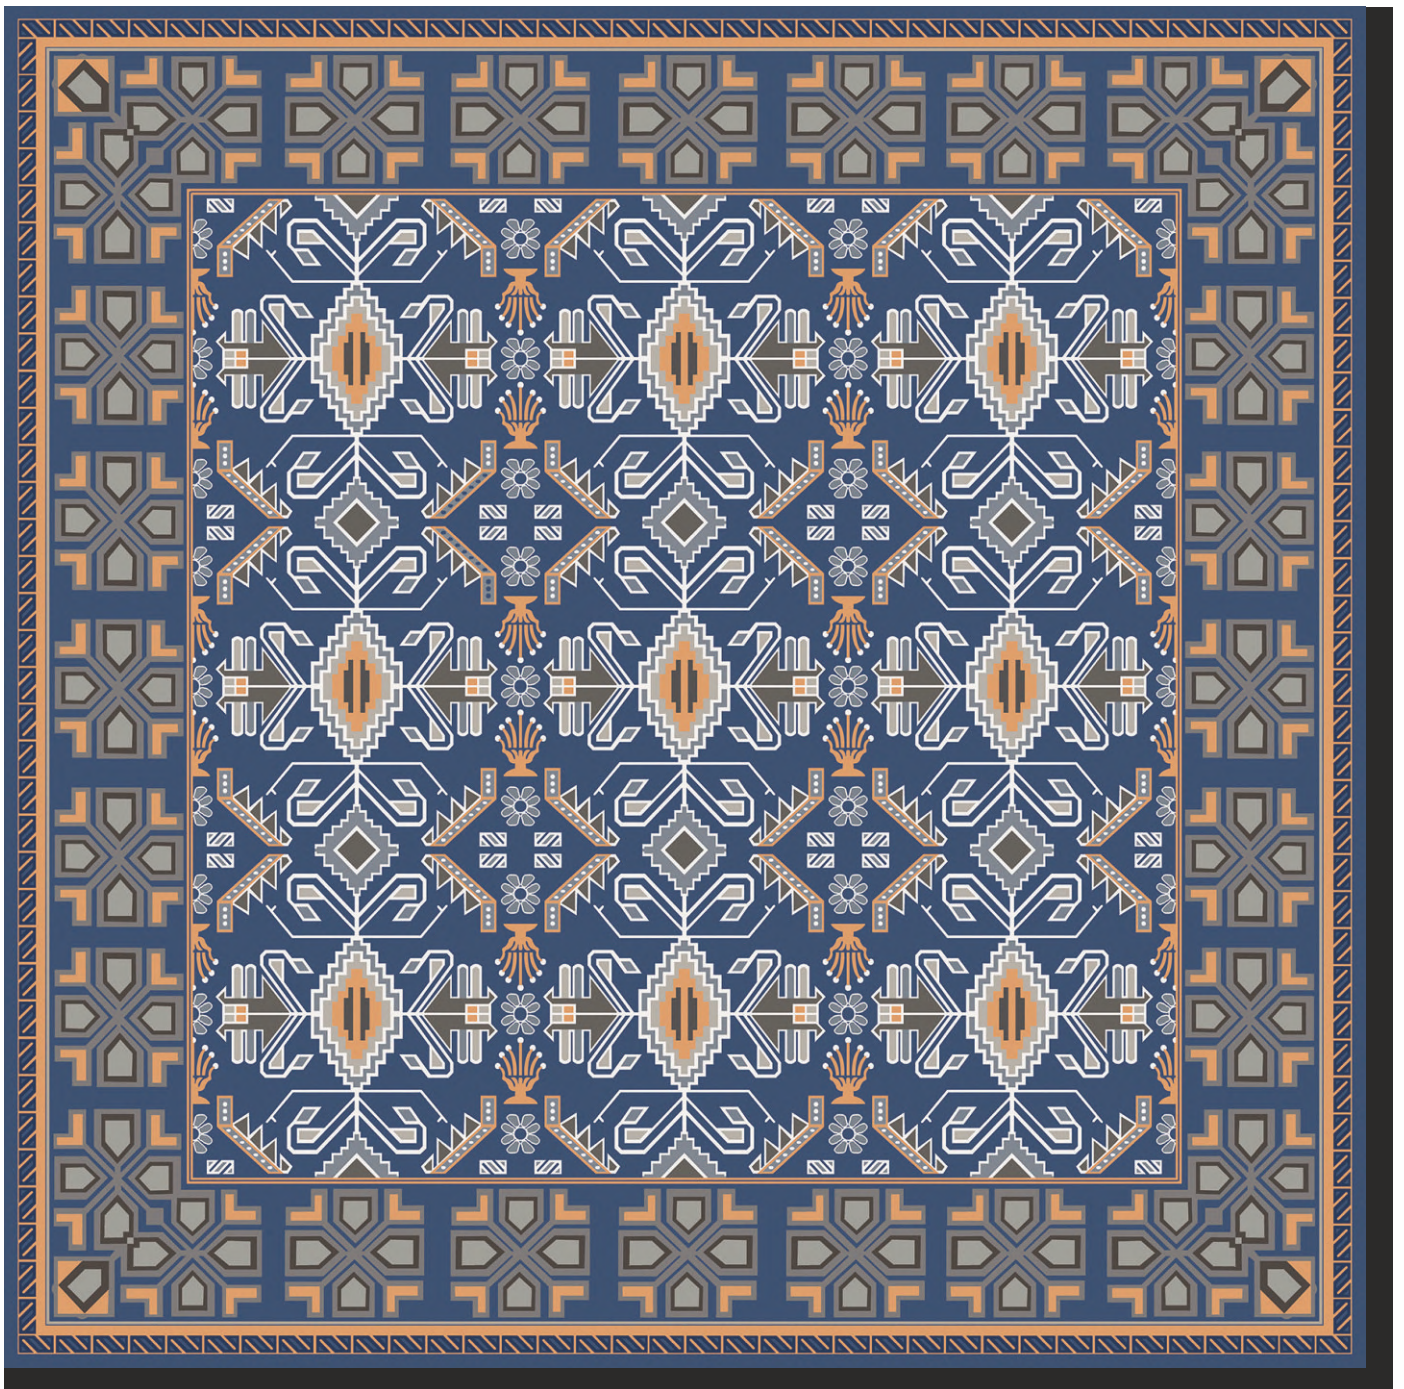

ROOM

KITCHEN

 **METRO**[®]
ARTE CERAMICA

WHERE
VISION TAKES SHAPE

DECOR 25

Size. 600x600mm

Finish. Carving

DECORart