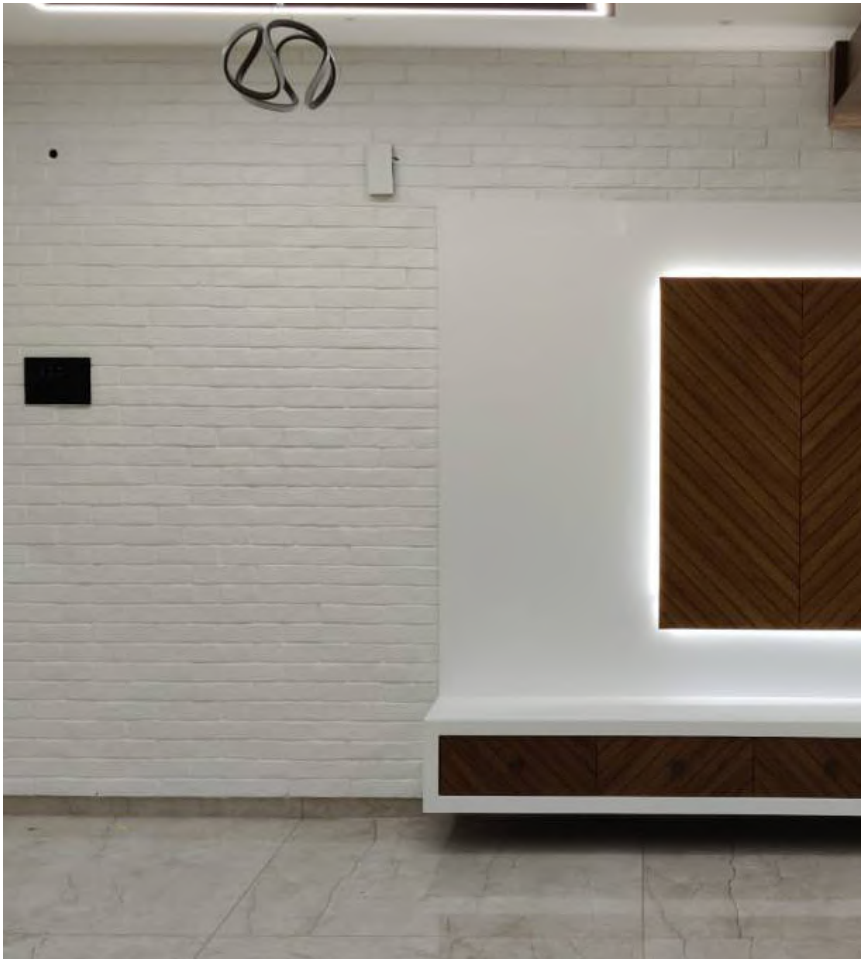

ARCHAIZED BRICK

Upgrading
YOUR SPACE!

Sq. Feet/ Piece	0.13
Sq. Feet/ Box	7.5
No. of piece/ box	55
Weight/ box (kg)	16.5
Thickness	10-13mm
Size	2.4x8.3 inch.

OLD BRICK

OLD BRICK / NATURAL

OLD BRICK / GRAPHITE