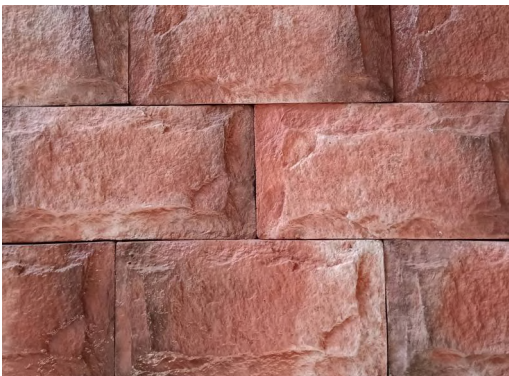

MASHROOM STONE

MASHROOM STONE /
SUNSET ORANGE

MASHROOM STONE /
OCHRE RED

MASHROOM STONE /
SANDSTONE

Sq. Feet/ Piece

0.42

Weight/ box (kg)

28