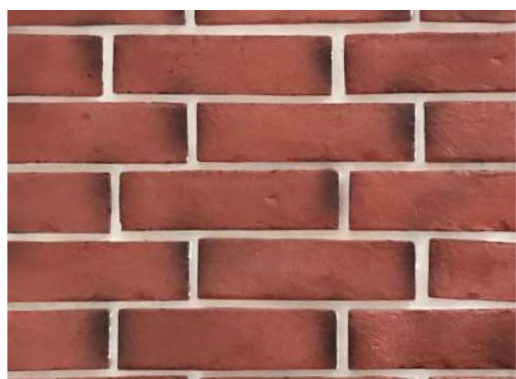

ARCHAIZED BRICK

Future *STILES*

DESIGNER TILES

ARC BRICK / REDDISH BLACK