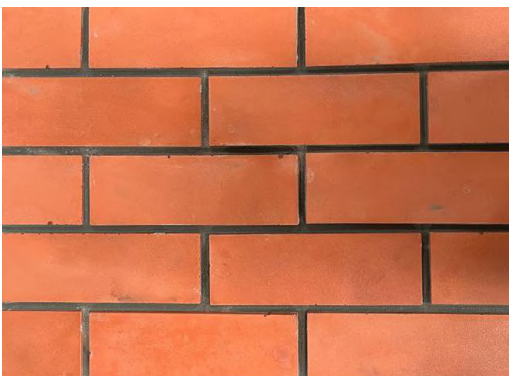

OLD BRICK

Mesmerizing
FEELS & LOOKS

Sq. Feet/ Piece	0.15
Sq. Feet/ Box	06
No. of piece/ box	40
Weight/ box (kg)	21
Thickness	18-20mm
Size	2.5x8.5 inch.

PLAIN BRICK

PLAIN BRICKS/ NATURAL

PLAIN BRICKS/ RED

PLAIN BRICKS/ TERRACOTTA