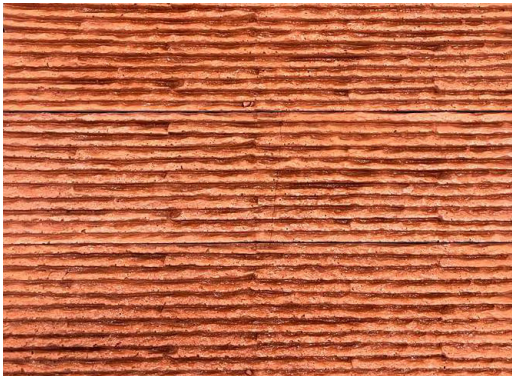

WATERFALL/ TERRACOTTA

Sq. Feet/ Piece	0.85	Weight/ box (kg)	23.5	Sq. Feet/ Box	8.5	No. of piece/ box	10