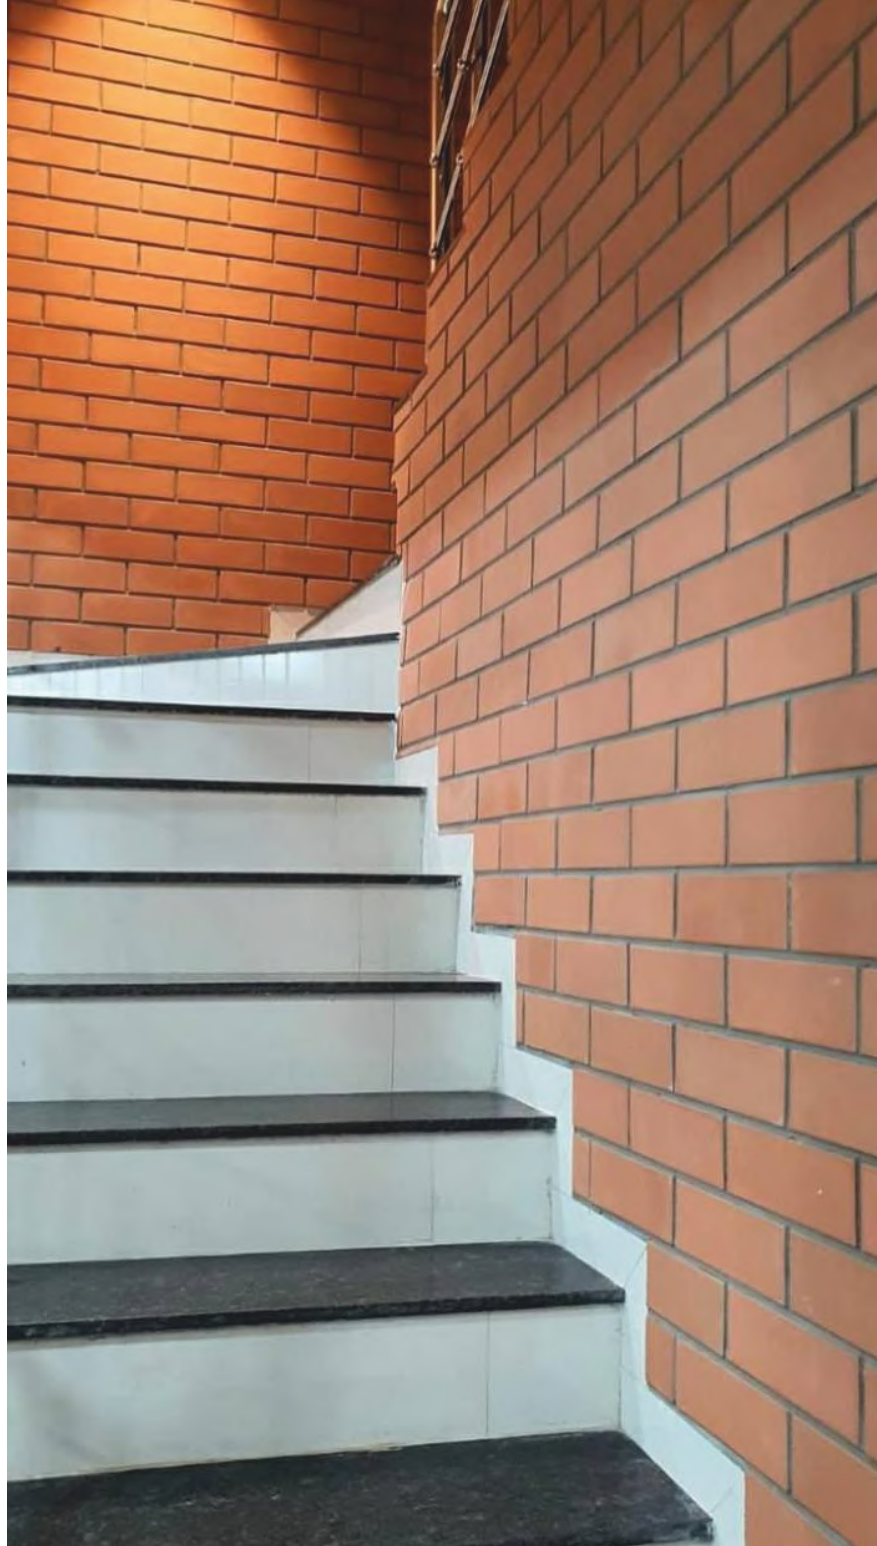

OLD BRICK

Mesmerizing
FEELS & LOOKS

Sq. Feet/ Piece	0.15
Sq. Feet/ Box	06
No. of piece/ box	40
Weight/ box (kg)	21
Thickness	18-20mm
Size	2.5x8.5 inch.

PLAIN BRICK

PLAIN BRICKS/ NATURAL

PLAIN BRICKS/ RED

PLAIN BRICKS/ TERRACOTTA