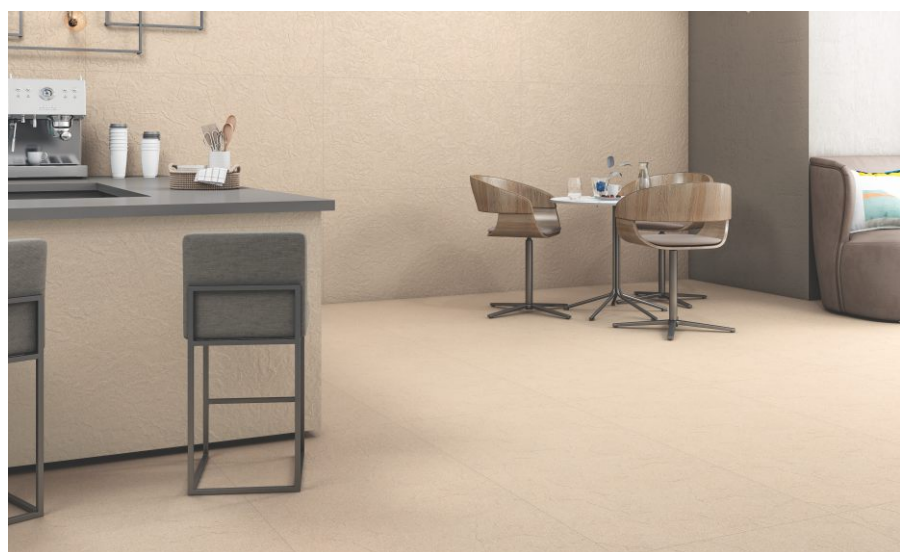

Preview of : Beige Cloud - 600x1200mm

**Beige Crystal**  
600x600mm

**Beige Matt**  
600x600mm

**Beige River**  
600x600mm