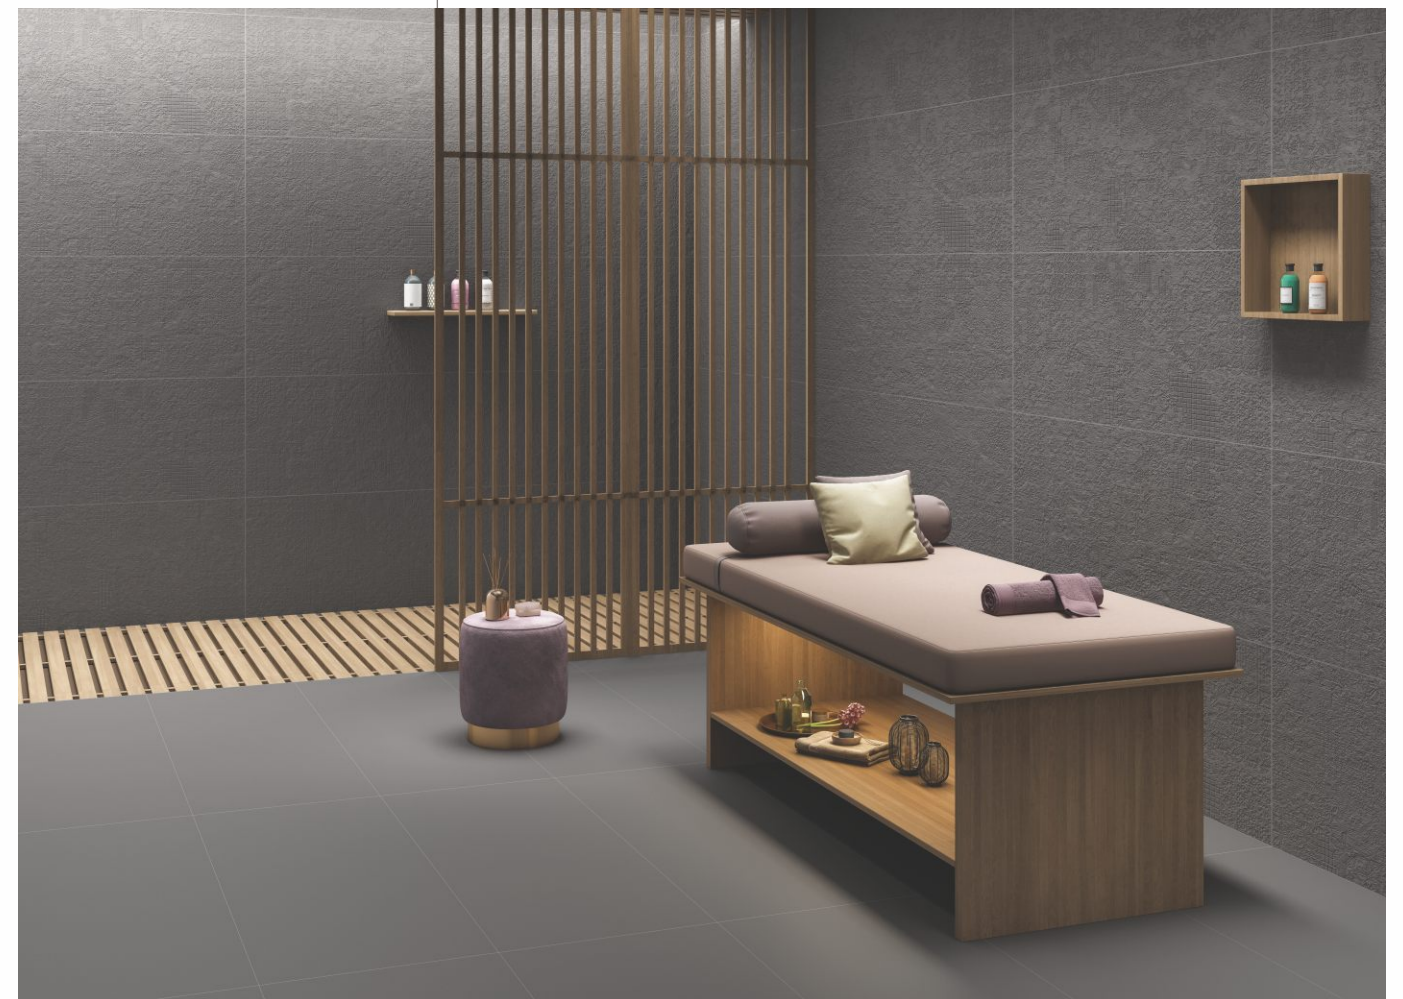

CARBON

Category : Rome

Preview of : Carbon Rome + Matt - 600x1200mm