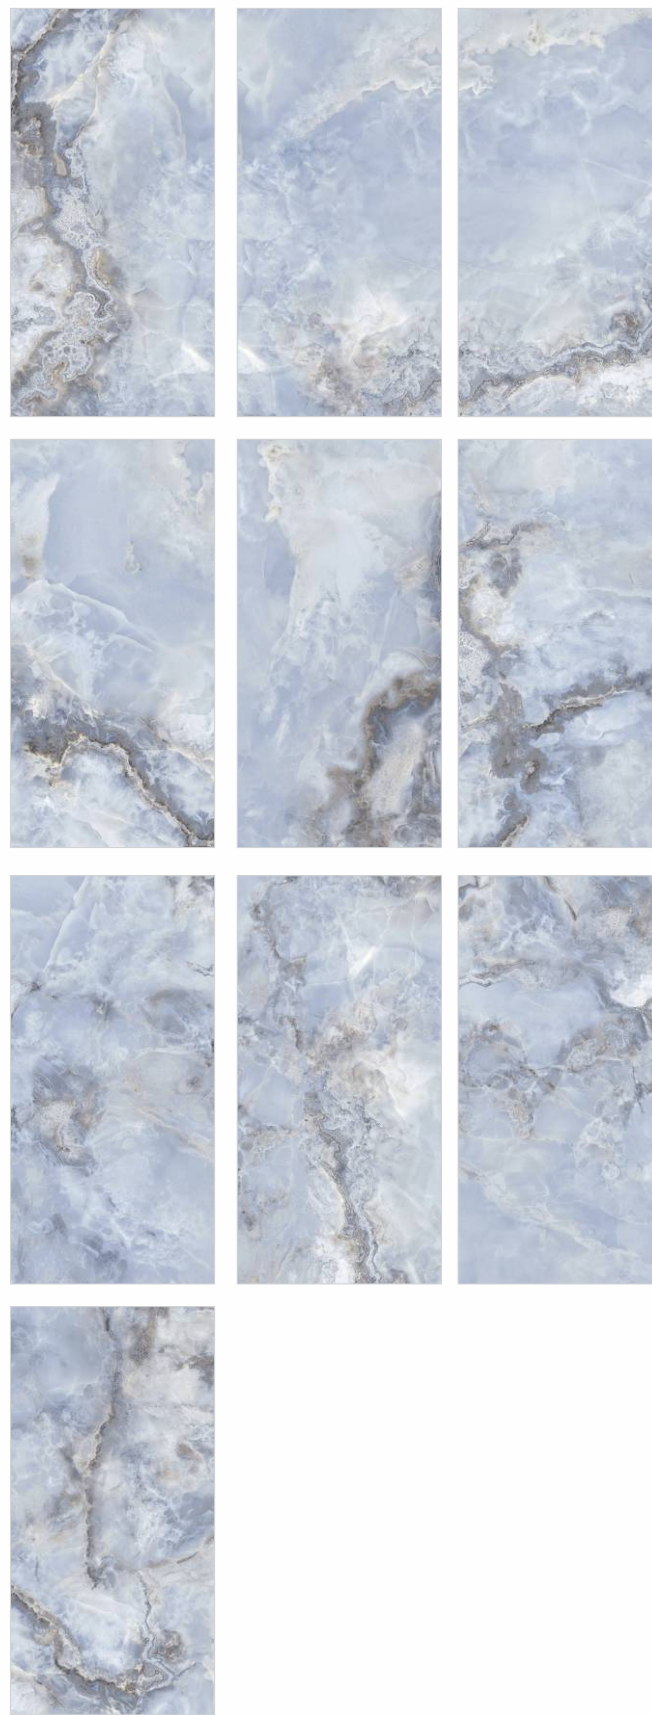

Size

600x1200mm

Finish

- GLOSSY
- RUSTIC MATT

Onyx Sea Blue

10 - R

**WALL**

Onyx Sea Blue | Size - 600x1200mm | Finish - Rustic Matt