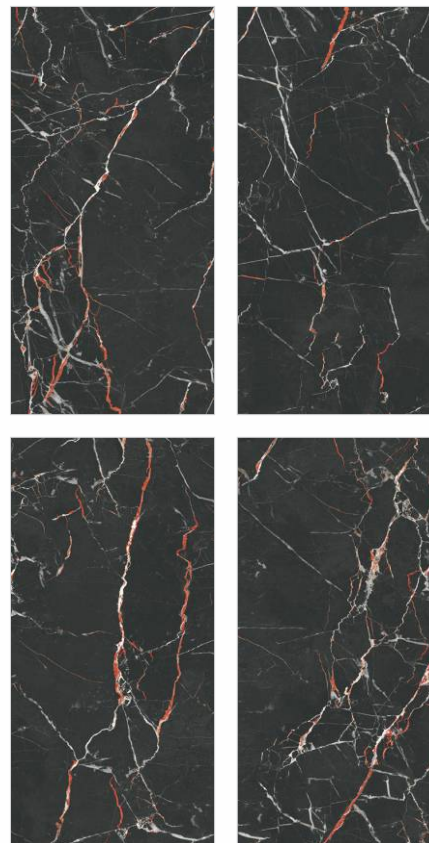

Size

600x1200mm

Finish

- RUSTIC CARVING

4 - R