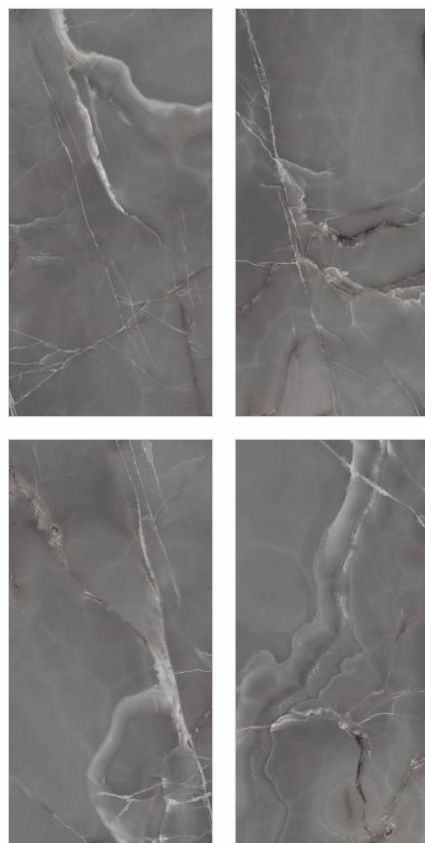

Size

600x1200mm

Finish

- HIGH GLOSS
(BLACK PANTHER)

4 - R