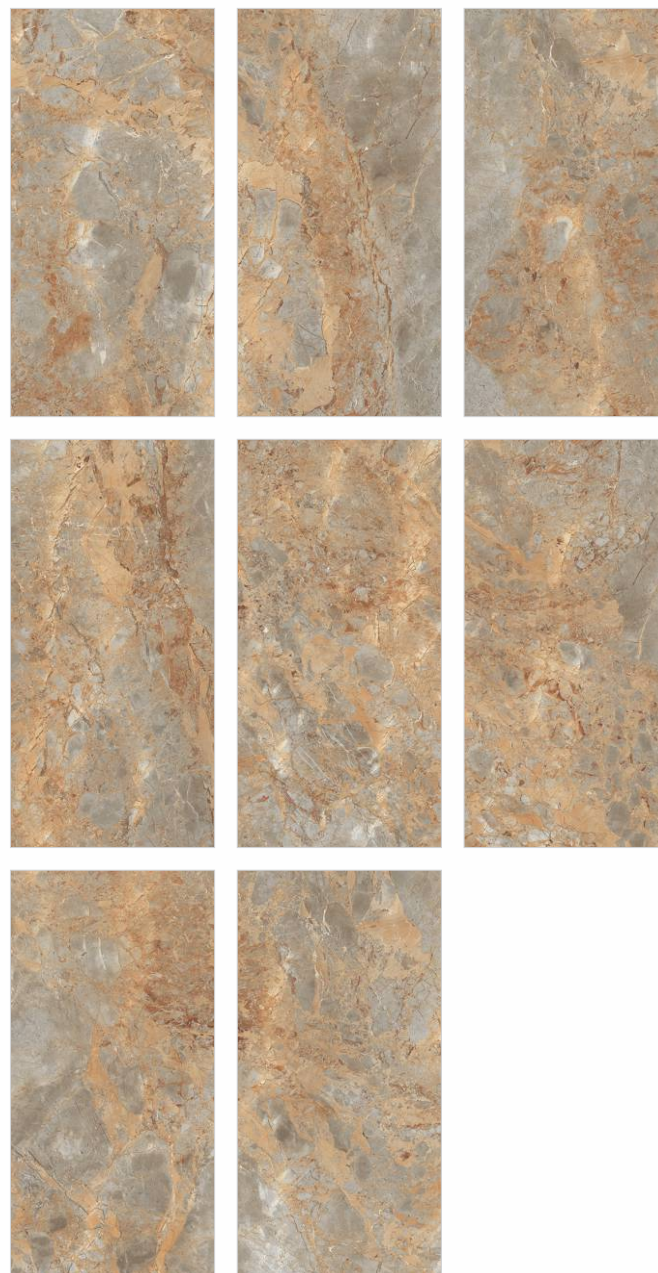

Size

600x1200mm

Finish

- GLOSSY

8 - R