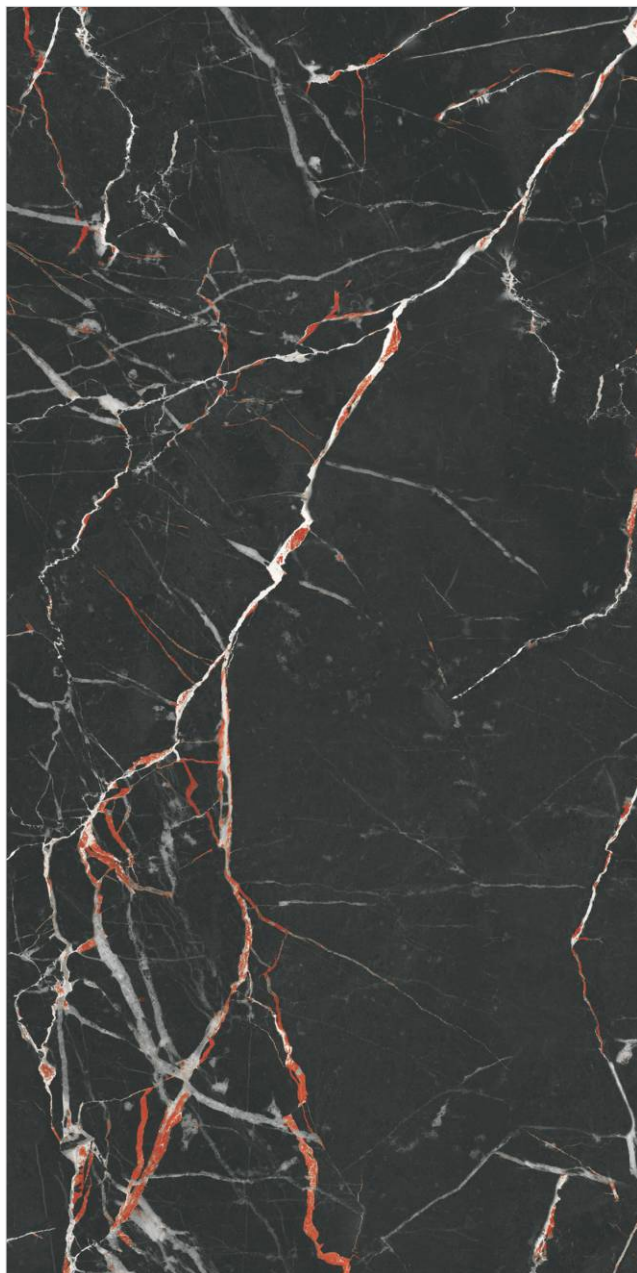

Size

600x1200mm

Finish

- RUSTIC CARVING

Stone Carv Nero

4 - R