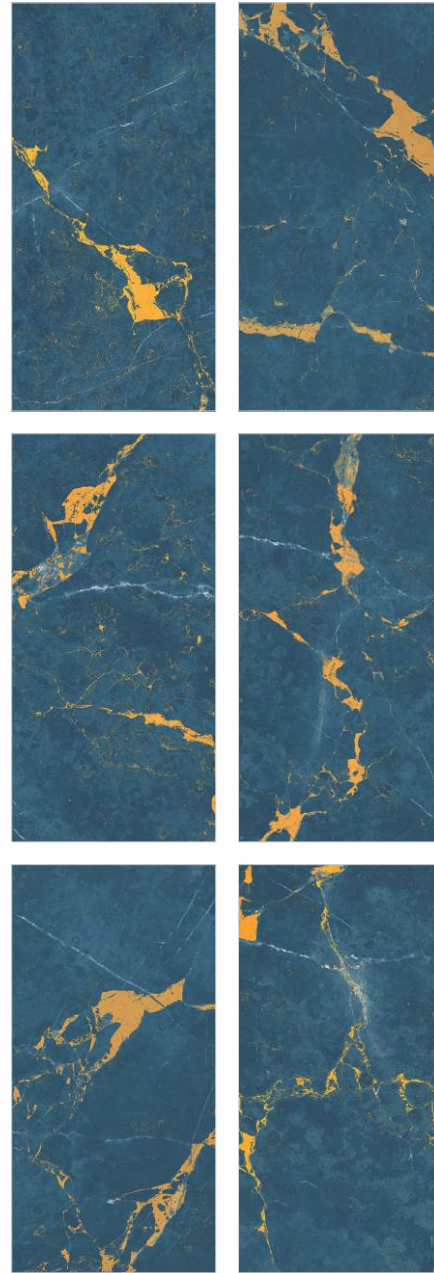

800x1600mm

600x1200mm

Finish

- HIGH GLOSS  
(BLACK PANTHER)

Ornate Deep Pool

6 - R

**WALL**

Ornate Deep Pool | Size - 600x1200mm | Finish - High Gloss