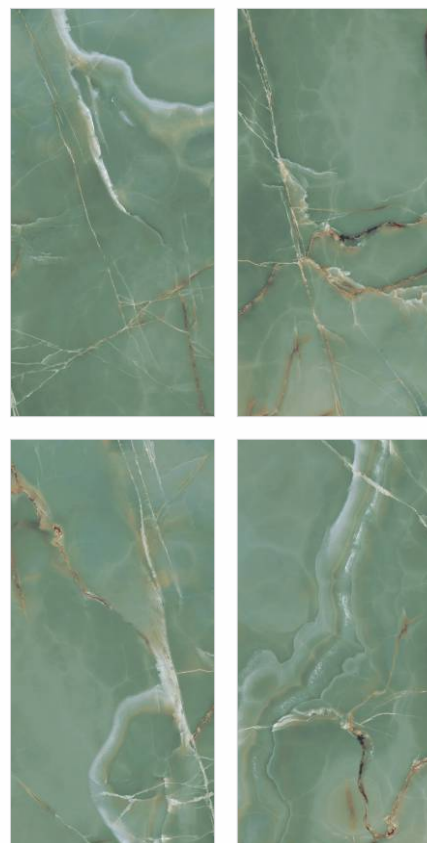

Onyx Prime Viola | Size - 600x1200mm | Finish - High Gloss

  
Scan for  
360° view

Size

600x1200mm

Finish

- HIGH GLOSS  
(BLACK PANTHER)

Onyx Prime Verde

4 - R