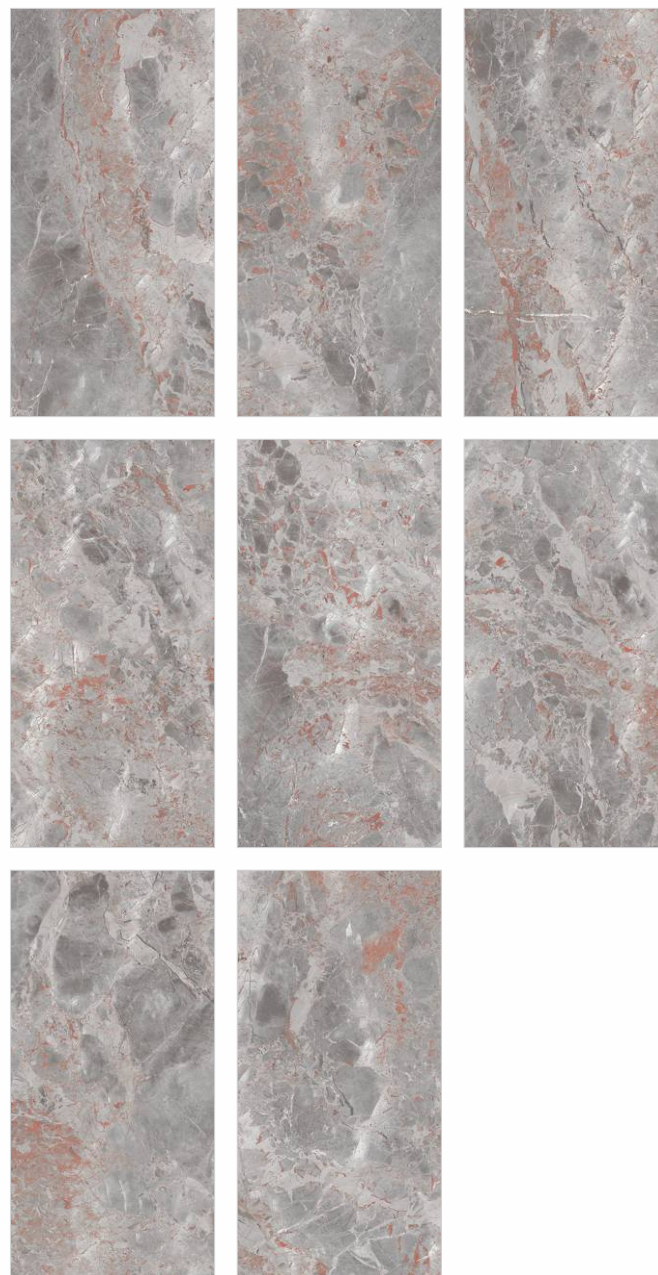

Size

600x1200mm

Finish

- GLOSSY

8 - R