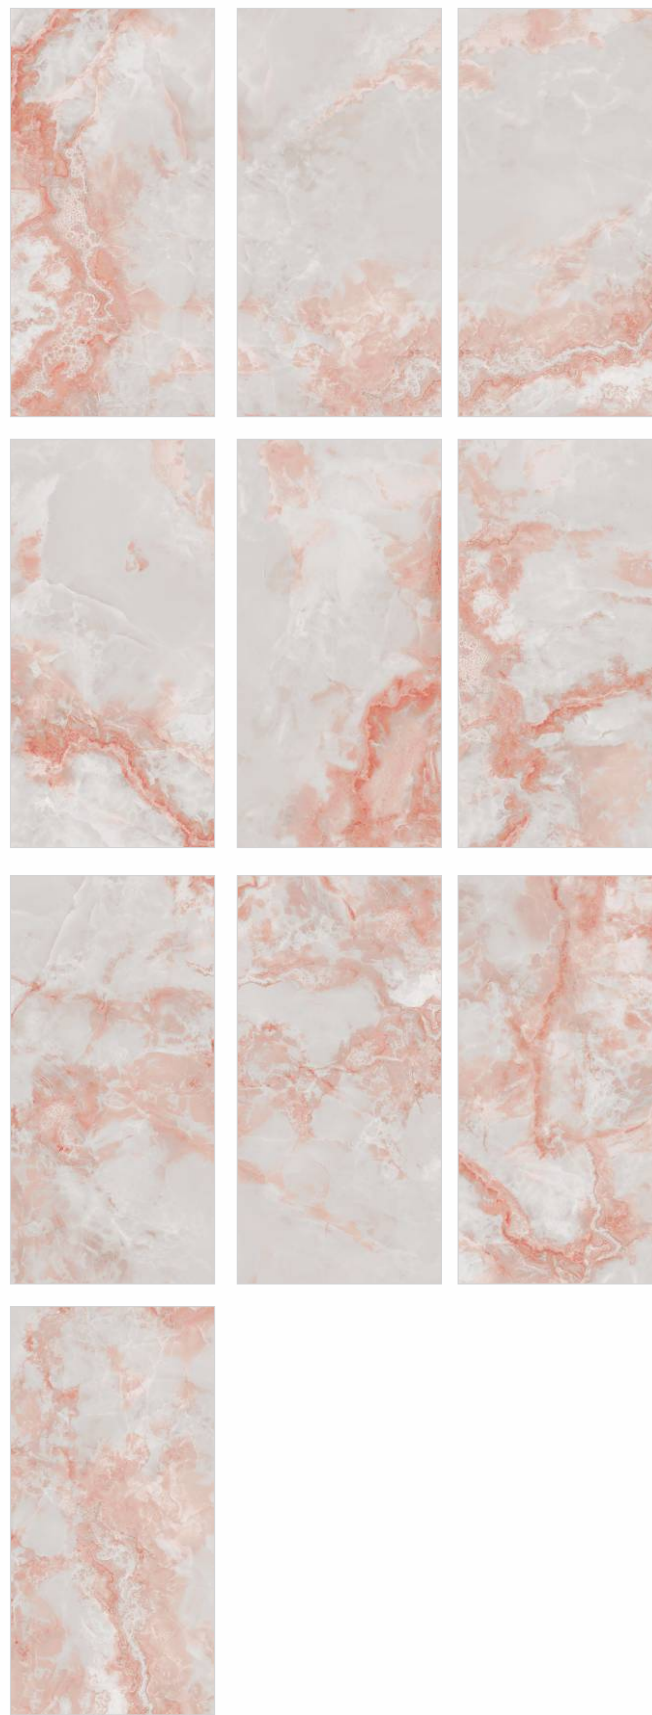

600x1200mm

Finish

- RUSTIC MATT
- GLOSSY

Onyx Pink Crush

10 - R

**FLOOR**

Onyx Pink Crush | Size - 600x1200mm | Finish - Glossy

  
Scan for  
360° view