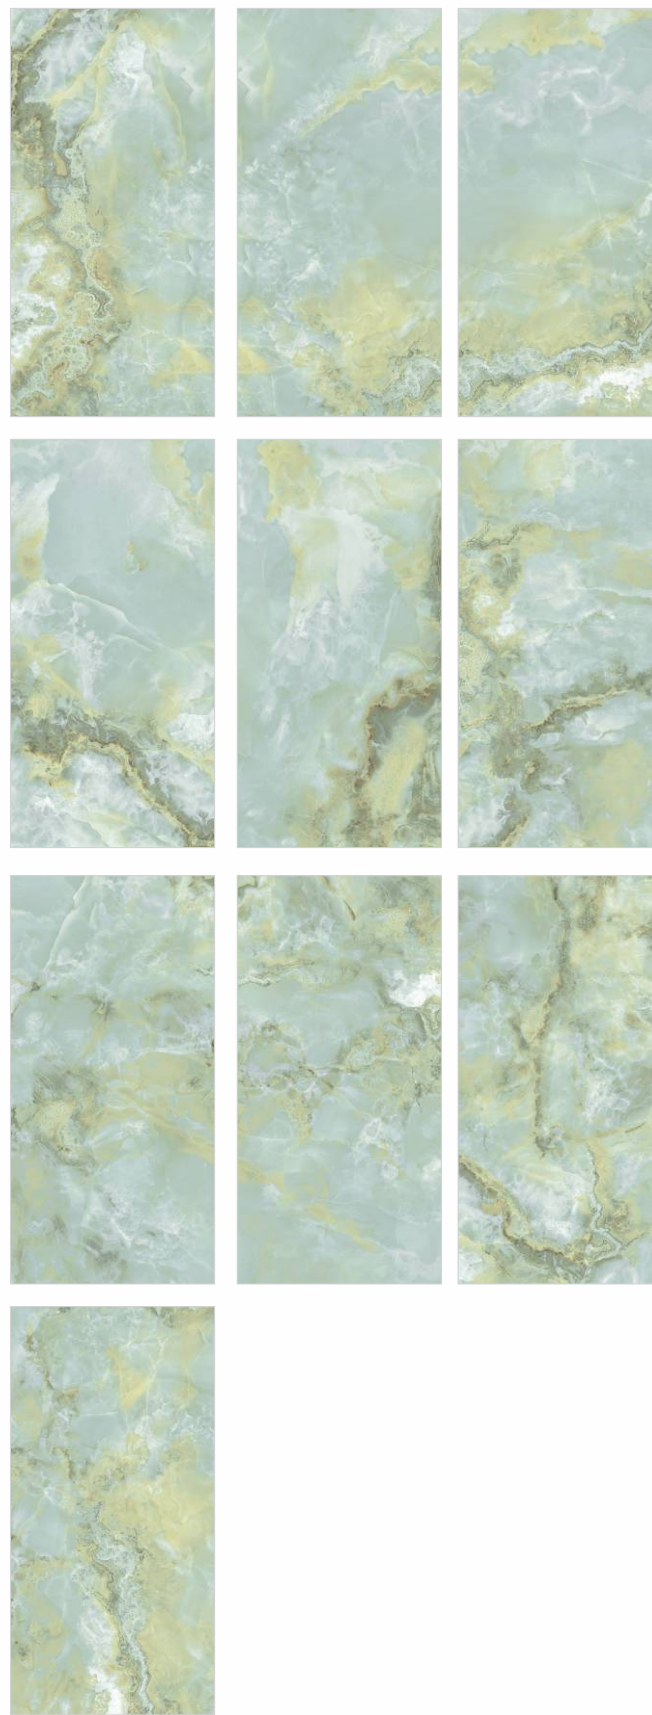

Size

600x1200mm

Finish

- GLOSSY
- RUSTIC MATT

10 - R