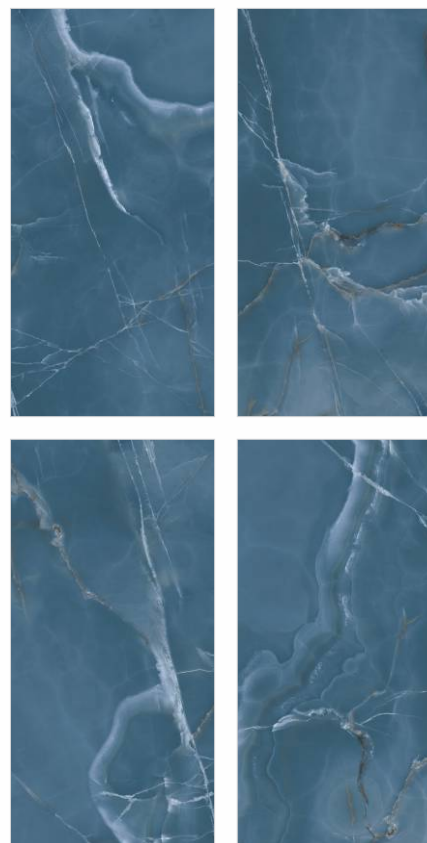

  
Scan for  
360° view

Size

600x1200mm

Finish

- HIGH GLOSS  
(BLACK PANTHER)

Onyx Prime Viola

4 - R

**WALL**