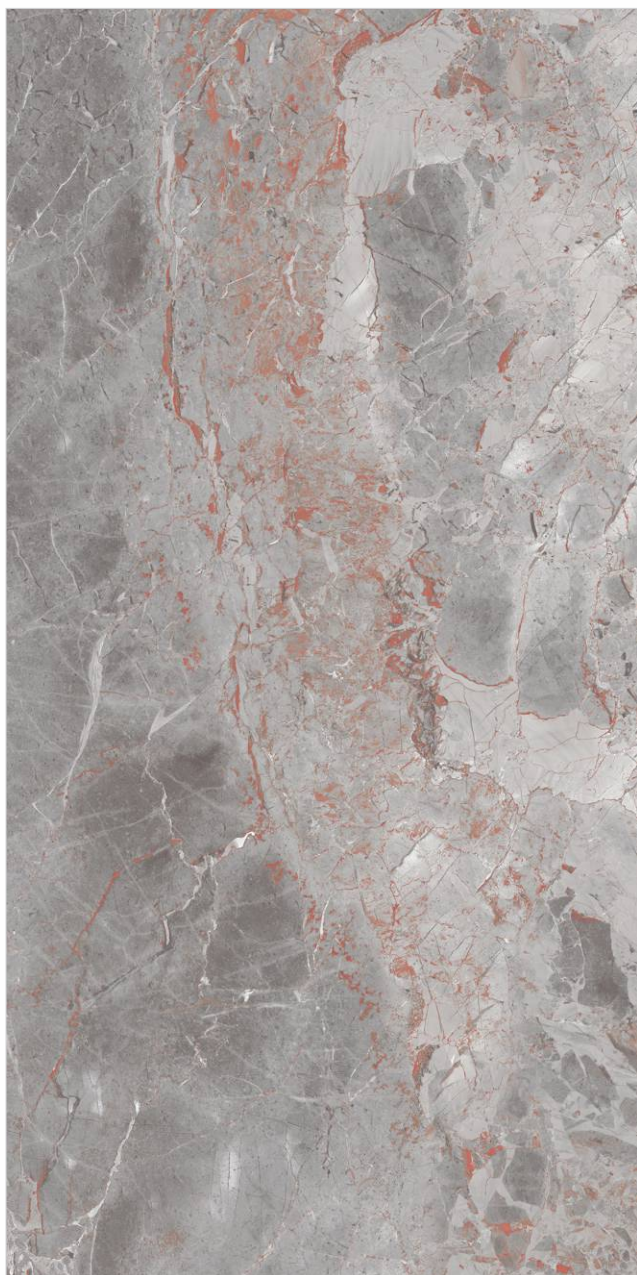

## FLOOR

Saran Collin Camel | Size - 600x1200mm | Finish - Glossy

  
Scan for  
360° view

Size

600x1200mm

Finish

- GLOSSY

Saran Collin Gris