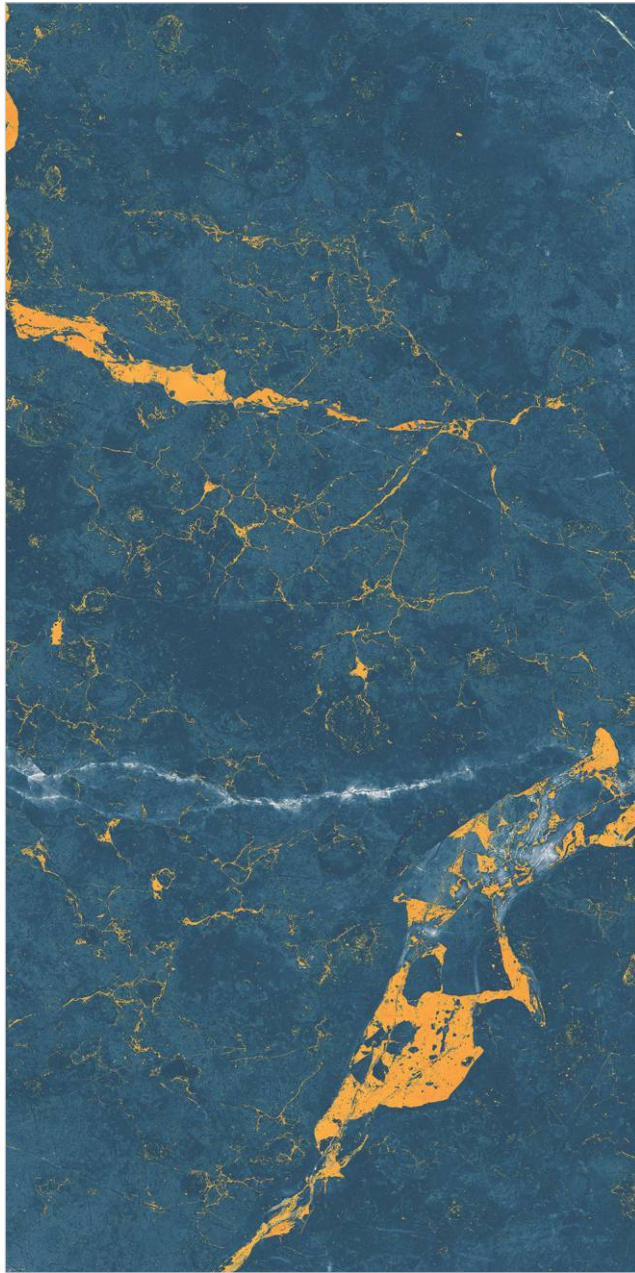

Sizes

800x1600mm

600x1200mm

Finish

- HIGH GLOSS
(BLACK PANTHER)

Ornate Deep Pool

6 - R