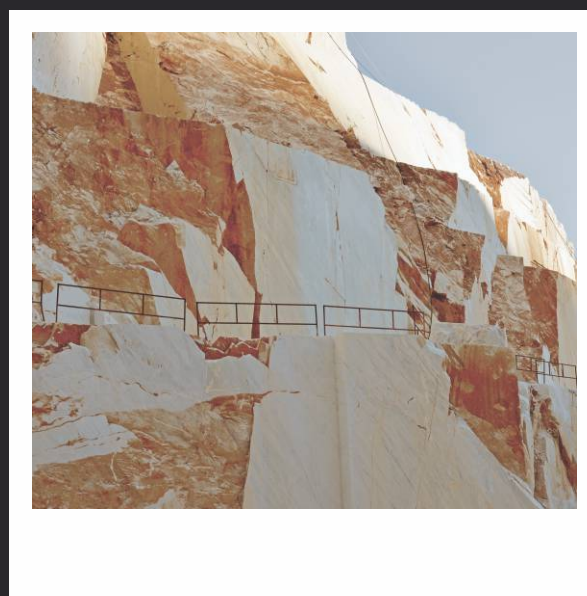

Inspiration

The perfect marriage between the natural beauty of the Earth and technologically advanced creations of ceramic to build a space with modern aesthetics.