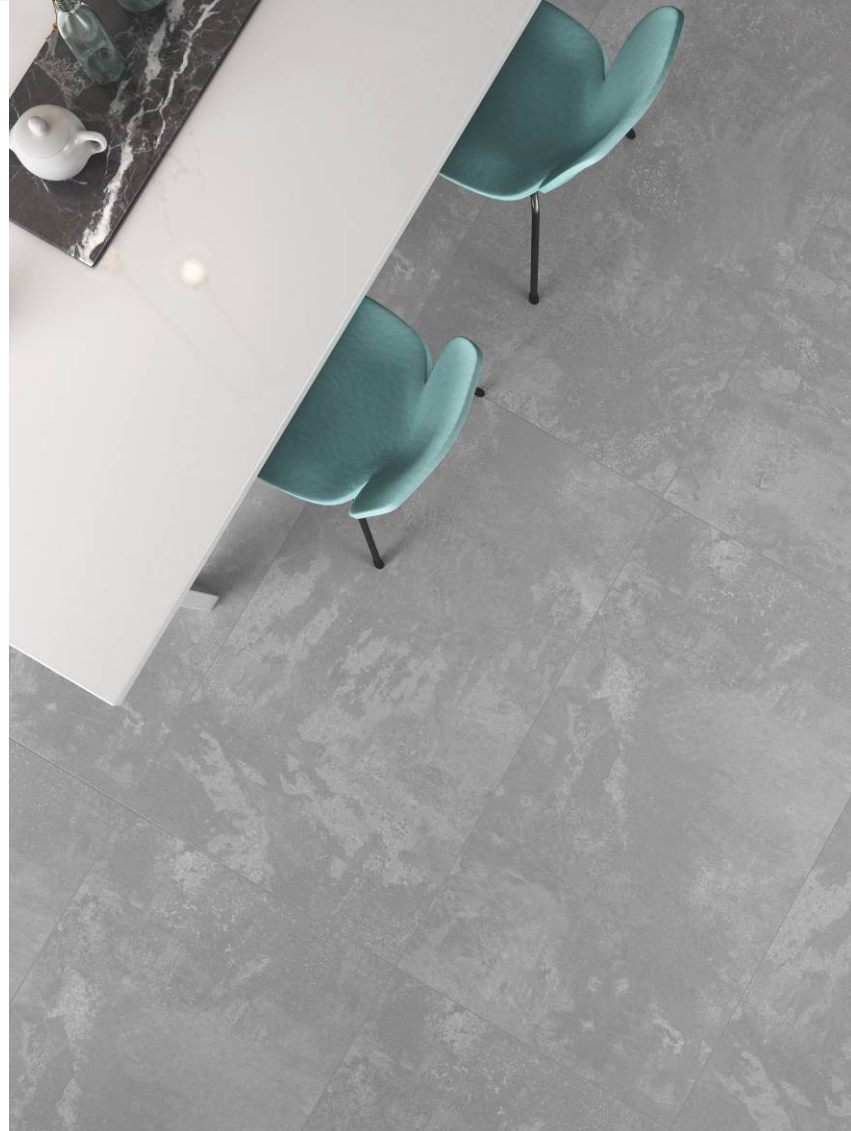

COLOURED
BODY

Finish

- SAND

Stonella Smooth Flow

FLOOR : Stonella Steel Grey
Size - 600x1200mm | Finish - Sand

WALL :
Stonella Smooth Flow | Size - 298x298mm*(mosaic) | Finish - Sand
Stonella Smooth Flow | Size - 600x1200mm | Finish - Sand

FLOOR : Stonella Steel Grey | Size - 600x1200mm | Finish - Sand