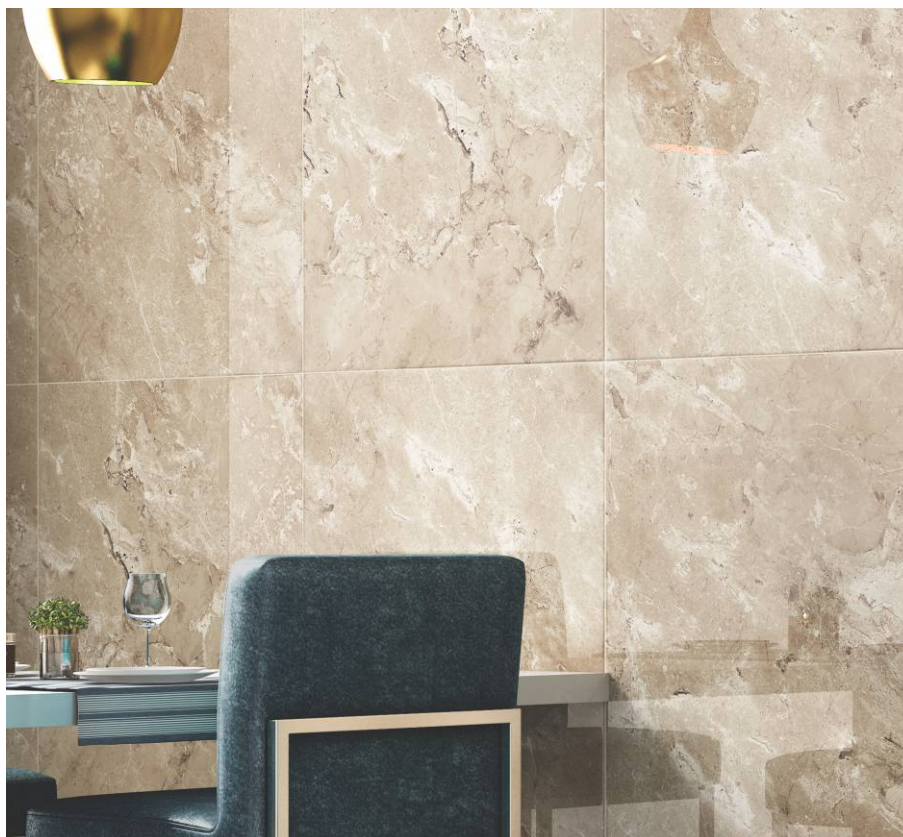

Castano Gris

5 - R

CLOSE UP VIEW OF CASTANO HONEY

Back Table of Content

**WALL** : Castano Honey | Size - 600x1200mm | Finish - Glossy

**FLOOR** : Castano Gris | Size - 600x1200mm | Finish - Glossy

  
Scan for  
360° view