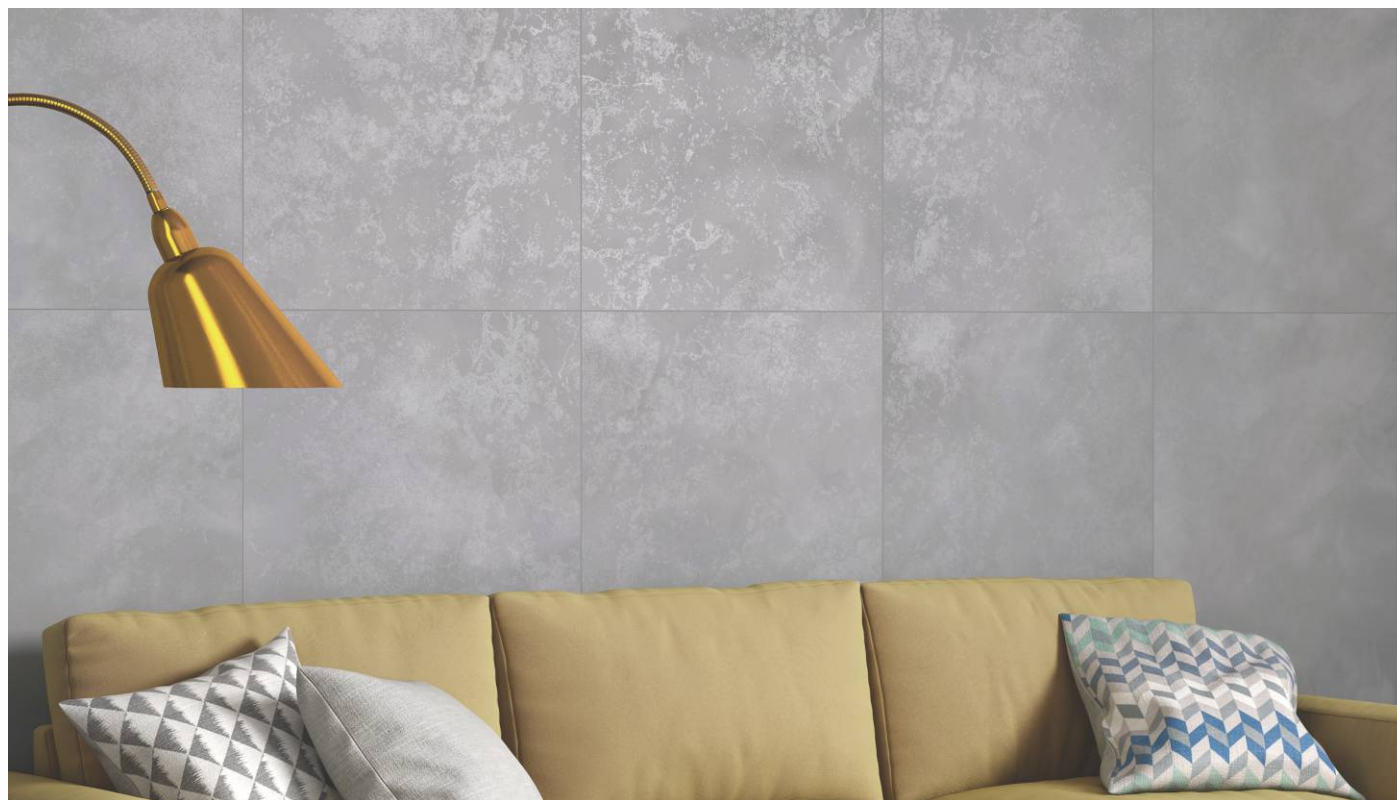

Bondford Taupe

4 - R

[Back Table of Content](#)

**WALL** : Bondford Ivory | Size - 600x1200mm | Finish - Rustic Carving

**FLOOR** : Bondford Taupe | Size - 600x1200mm | Finish - Rustic Carving

Scan for  
360° view