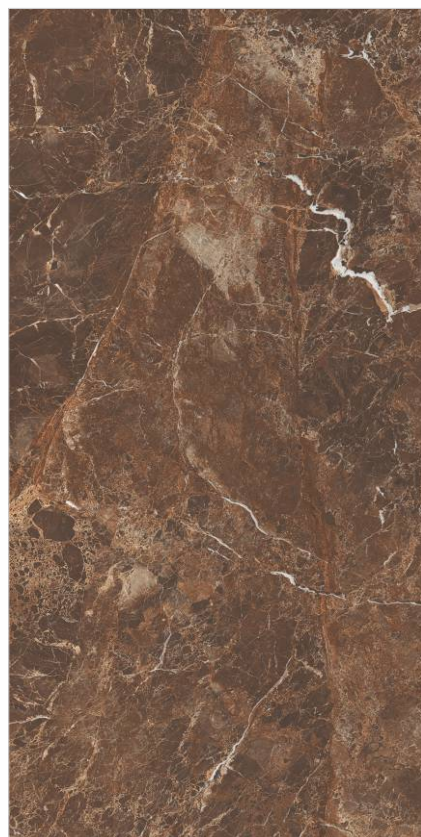

600x1200mm

Finish

- HIGH GLOSS

Mistery Brown

4 - R

Mistery Verde

4 - R

Mistery Nero