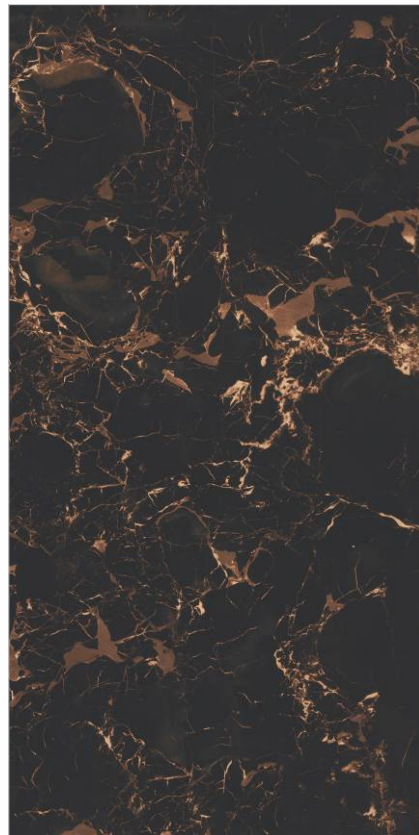

4 - R

**WALL** : Lambert Gold | Size - 600x1200mm | Finish - High Gloss (Black Panther)

**FLOOR** : Soul Crema | Size - 600x1200mm | Finish - Glossy

  
Scan for  
360° view

Size

600x1200mm

Finish

- HIGH GLOSS  
(BLACK PANTHER)