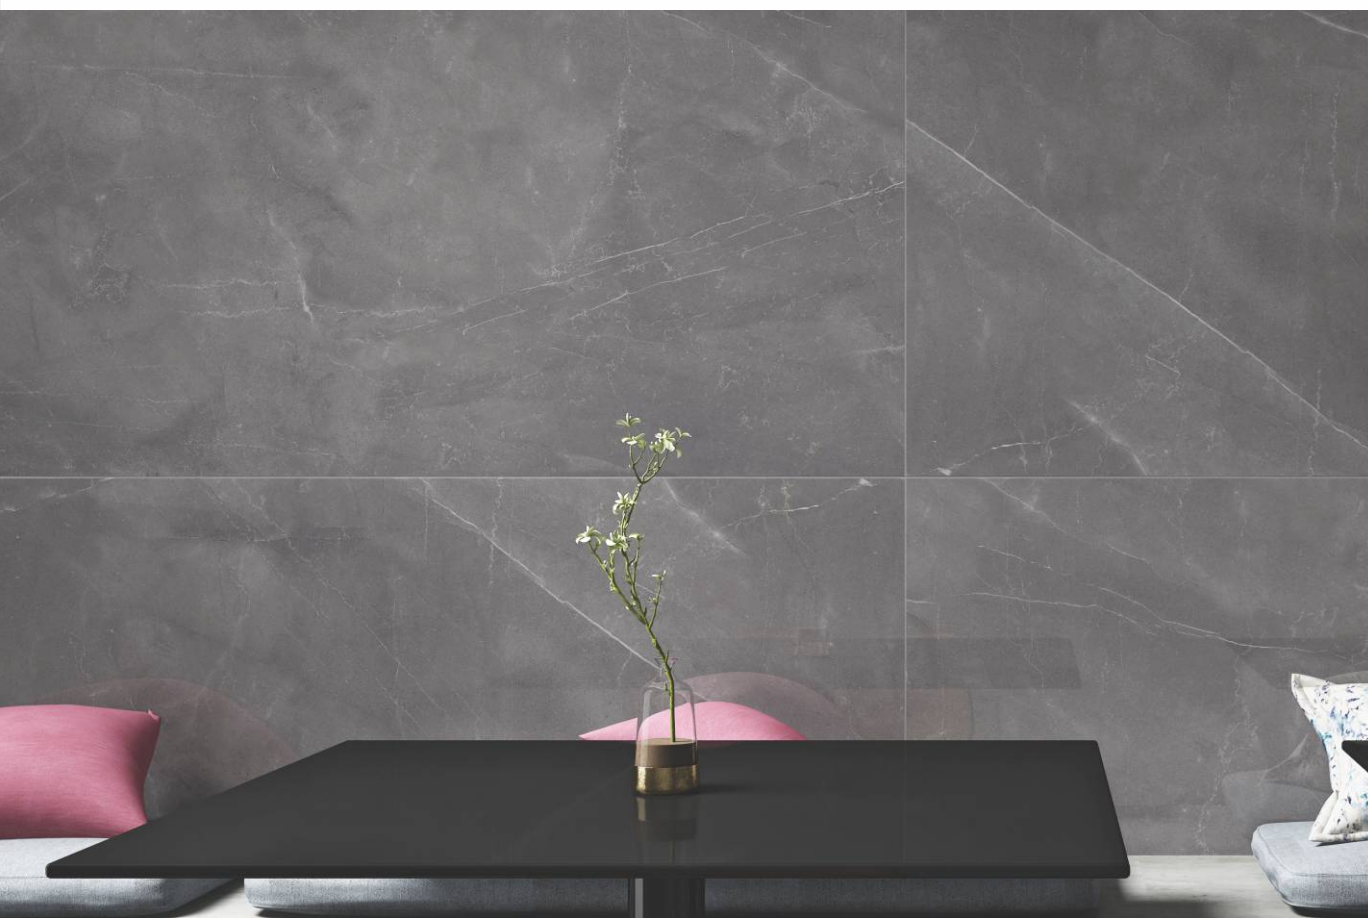

Back Table of Content