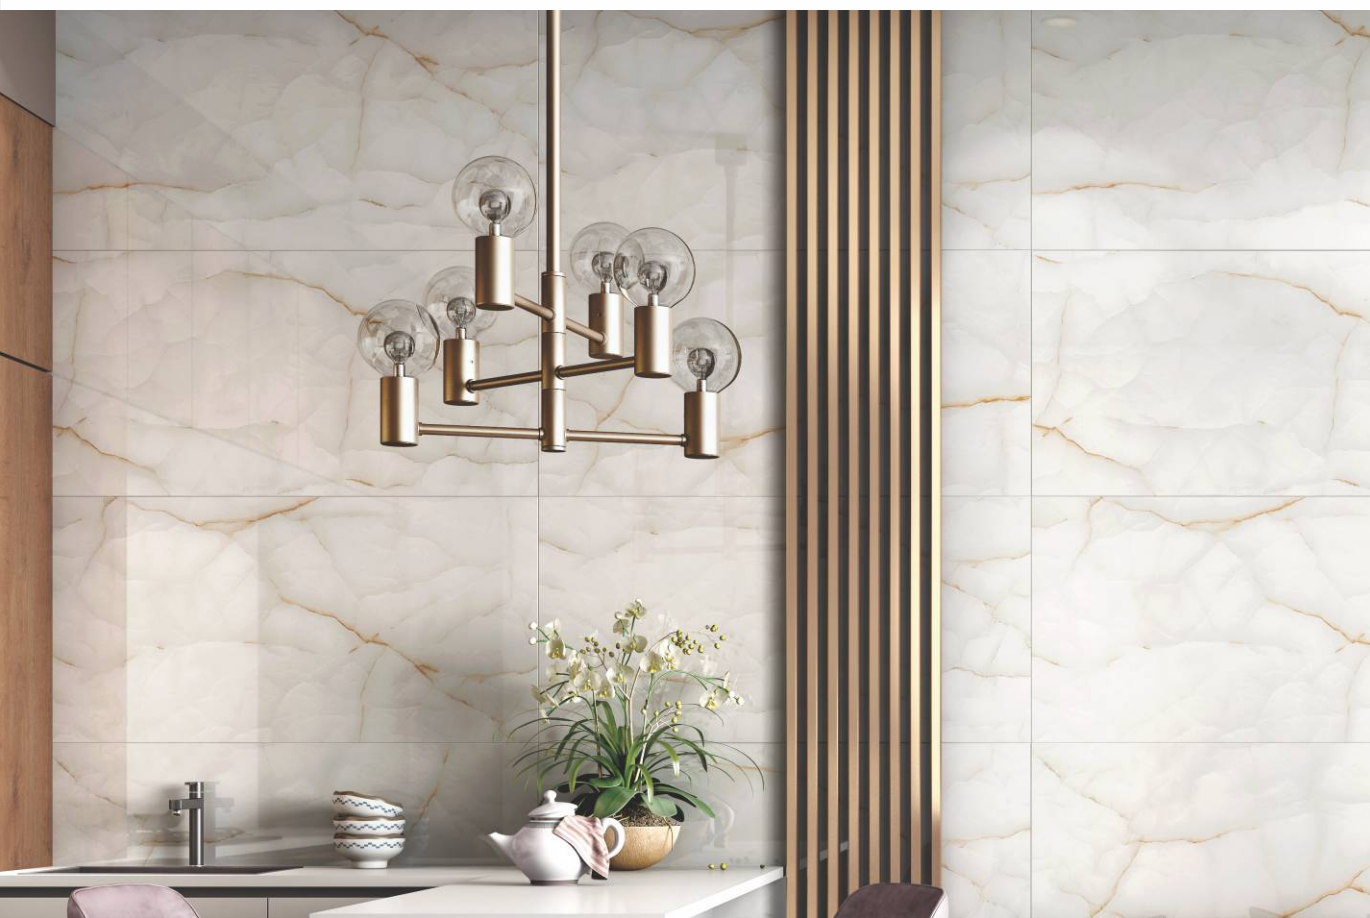

600x600mm

Finish

- GLOSSY

Supreme White

Snow White

Also Available In Matt Finish

Iceland

4 - R