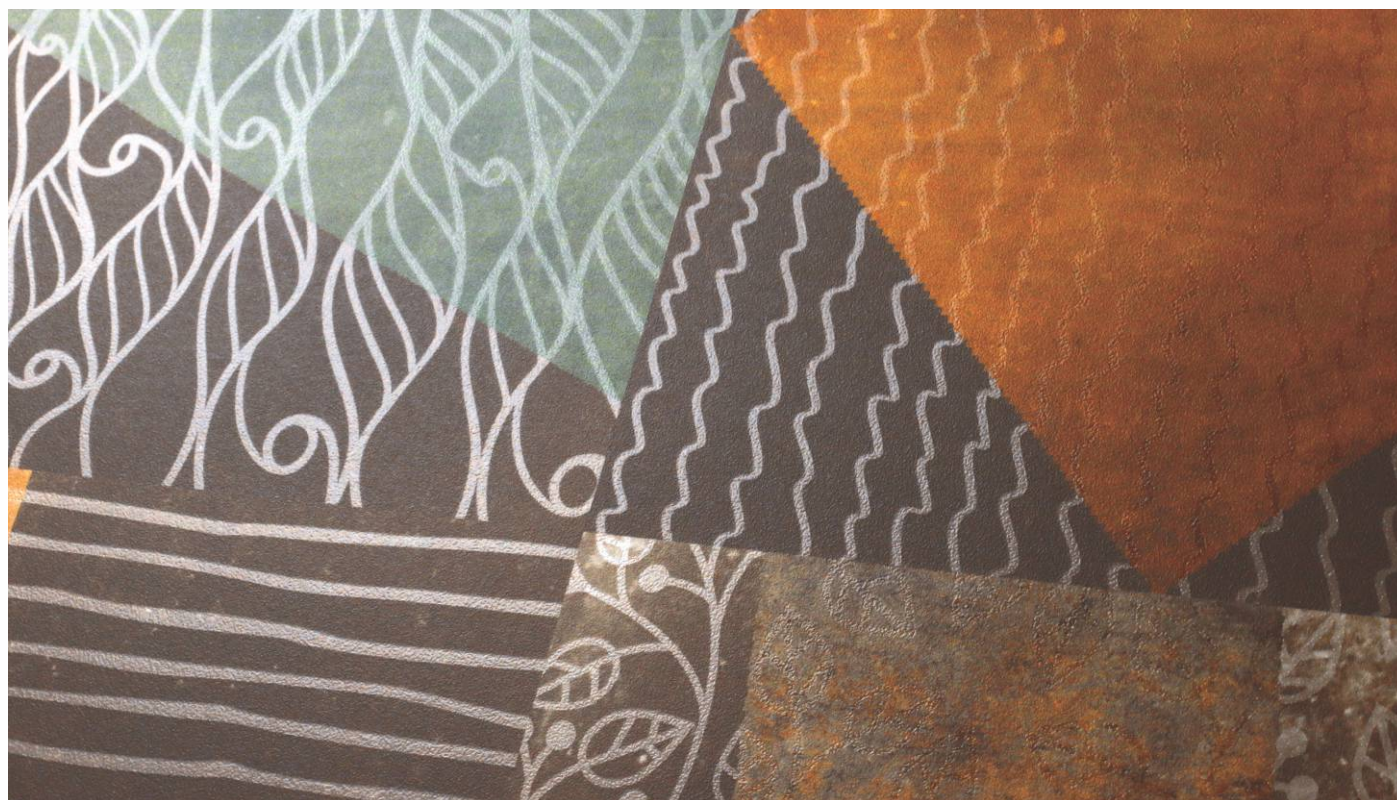

[Back Table of Content](#)