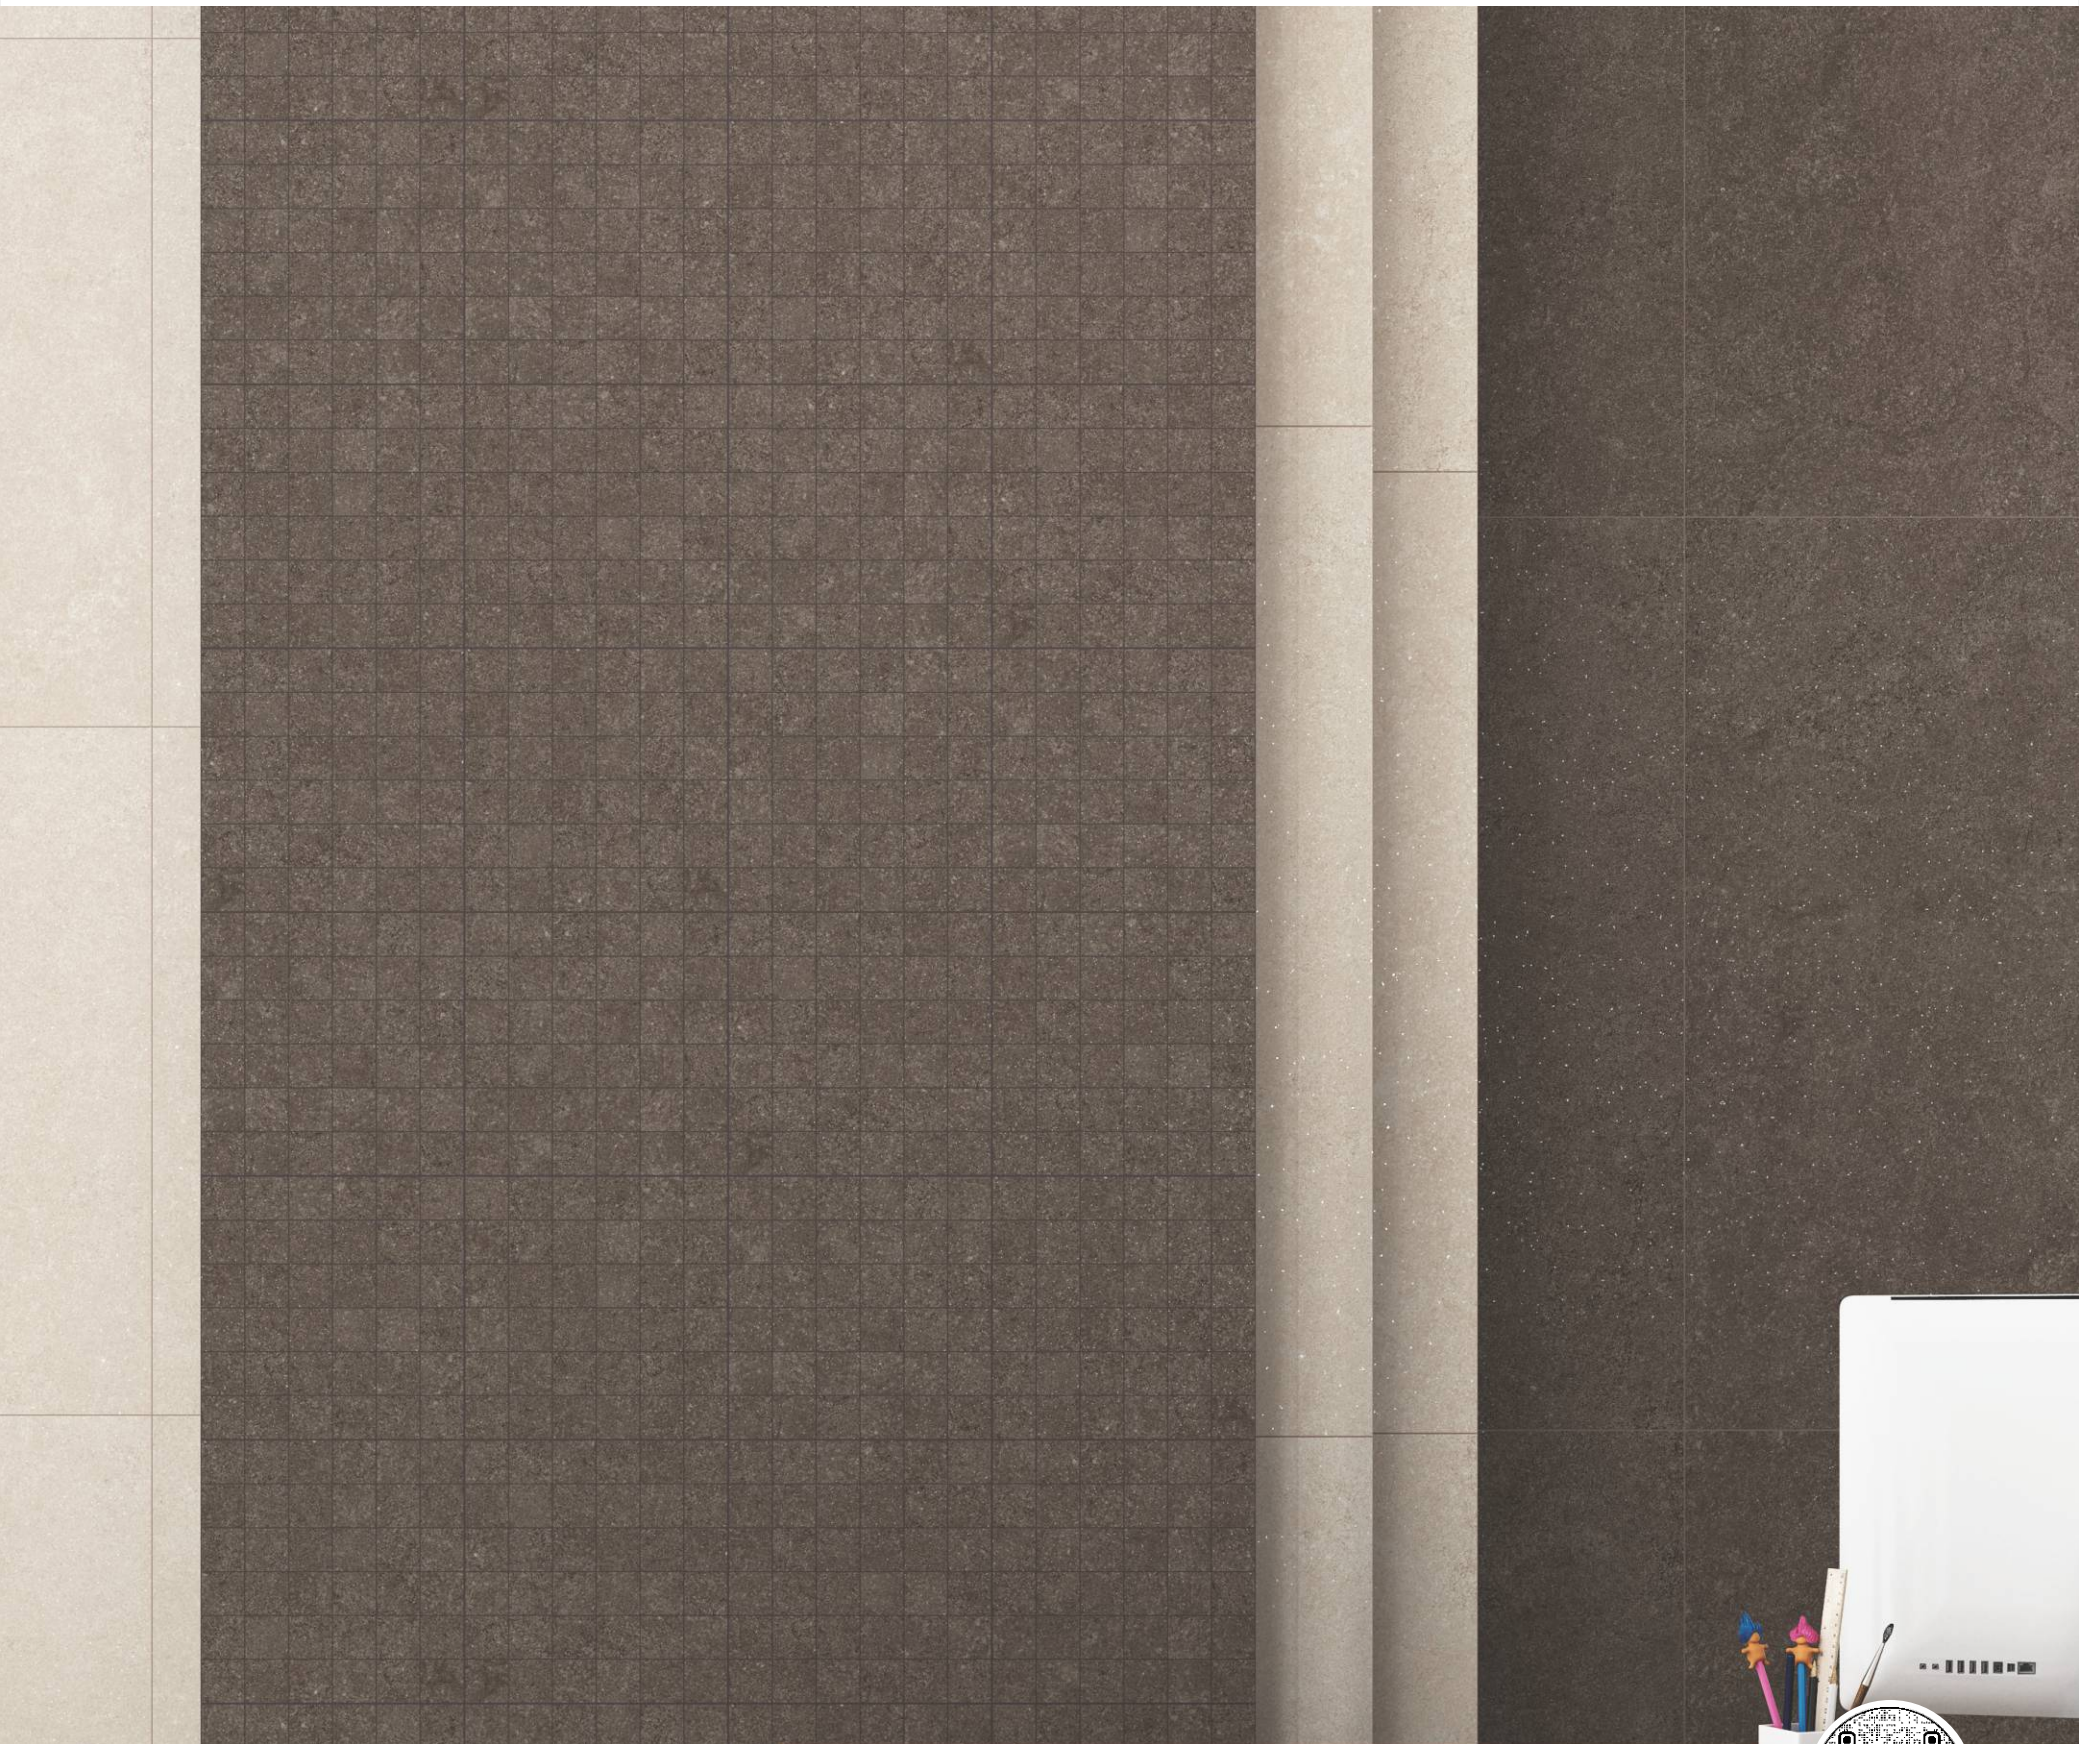

6 Faces

300x600mm

20 Faces

600x600mm

10 Faces

298x298mm\*  
Mosaic

\*All designs are available in 600x600mm, 300x600mm  
& 298x298mm(mosaic) size on special request with MOQ

[Back Table of Content](#)