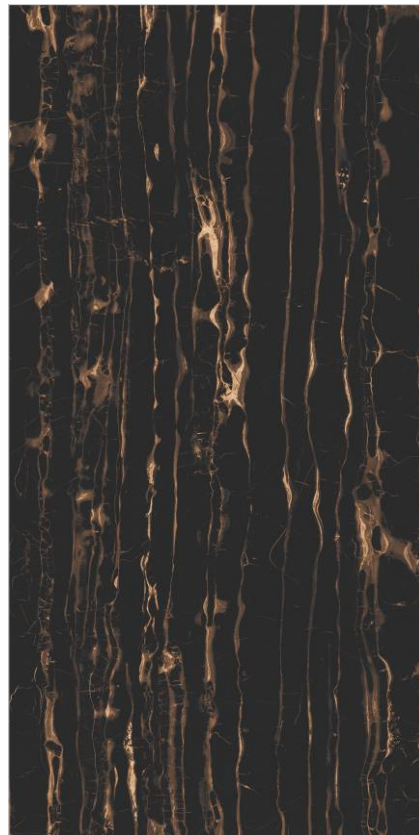

Size

600x1200mm

Finish

- HIGH GLOSS
(BLACK PANTHER)

Legend Gold

4 - R