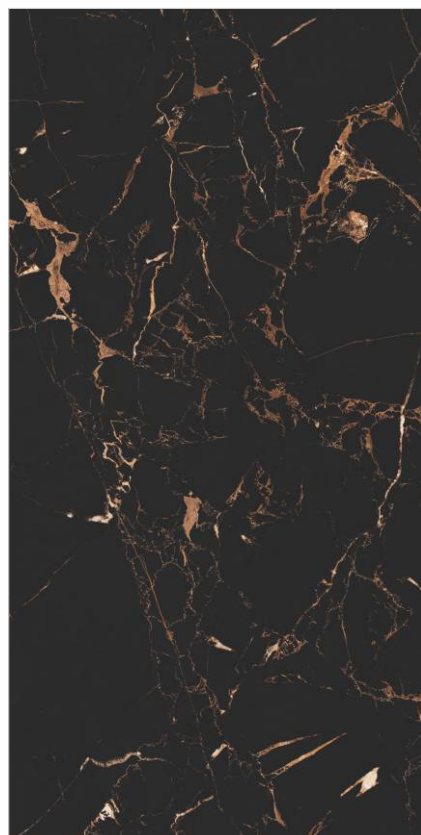

  
Scan for  
360° view

Size

600x1200mm

Finish

- HIGH GLOSS  
(BLACK PANTHER)

Lambert Gold

4 - R

Lambert Silver