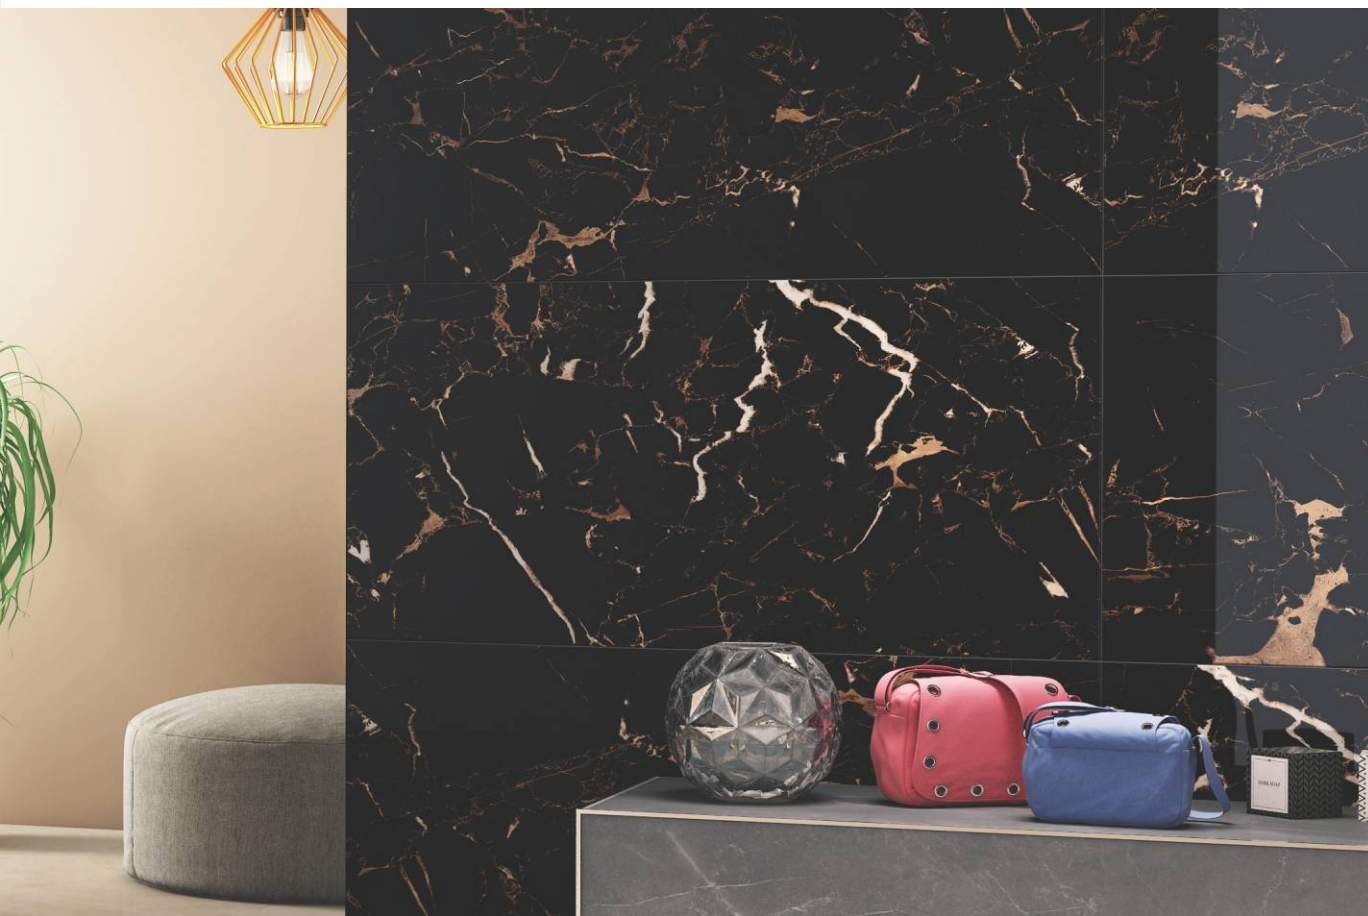

Size

600x1200mm

Finish

- HIGH GLOSS
(BLACK PANTHER)

4 - R

4 - R