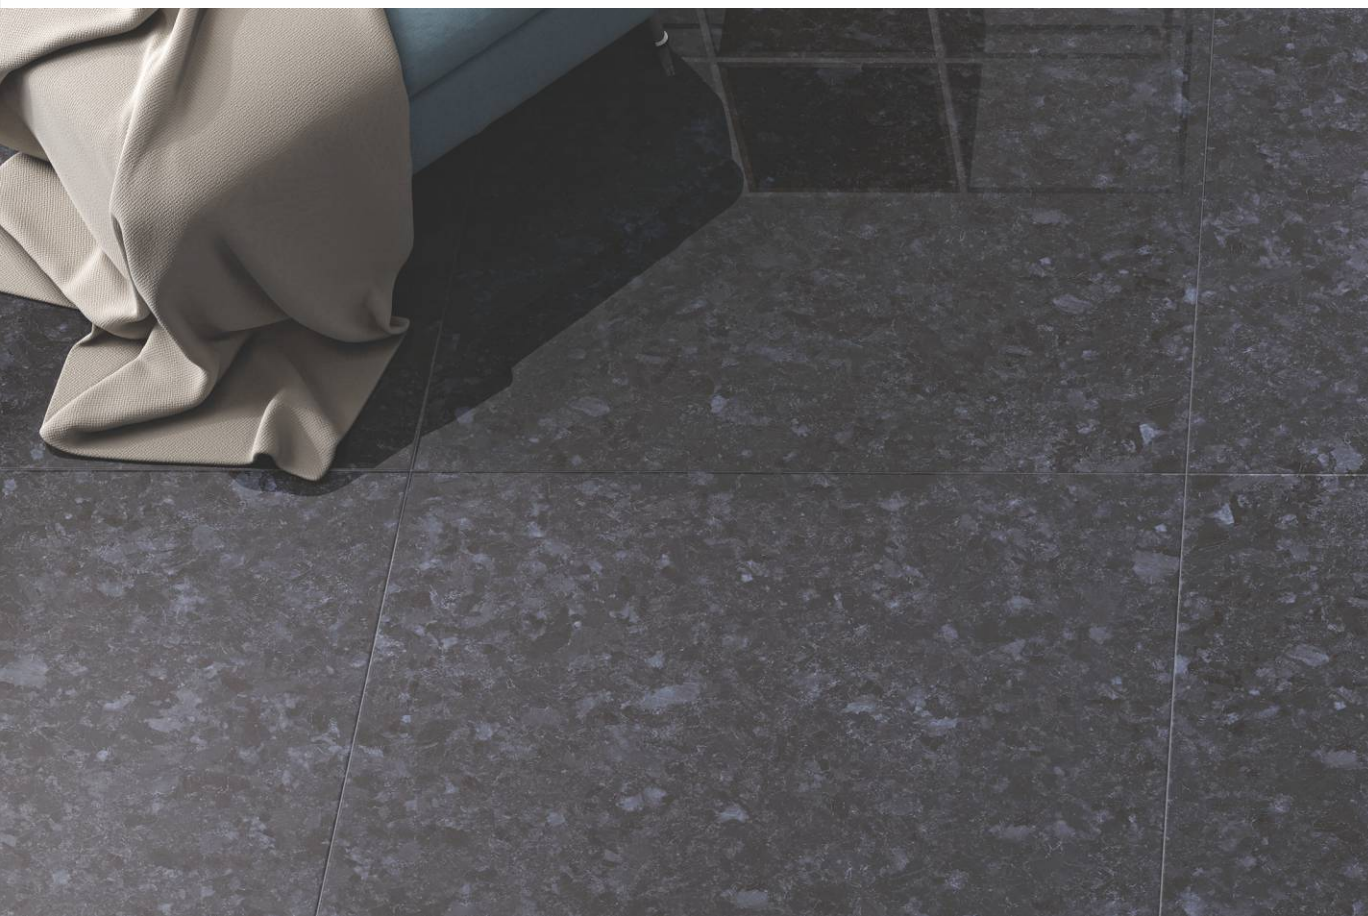

Size

600x1200mm

Finish

- HIGH GLOSS  
(BLACK PANTHER)

Brown Pearl

4 - R

Blue Pearl

4 - R